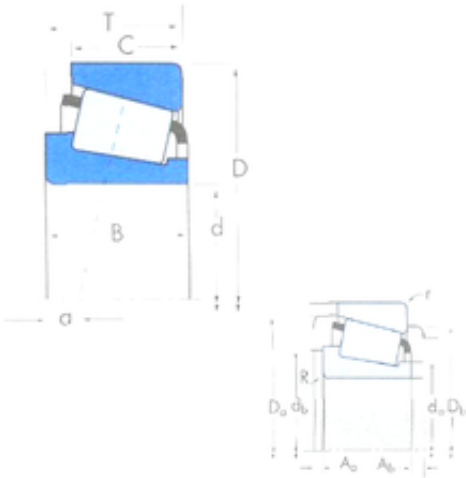

China Lm8uu Bearing Supplier

Timken Bearing 47679/47620 Taper Roller Bearing SET426 47679/20 TIMKEN

Bearing No. 47679/47620

Size	76.2x133.35x33.338 mm
Bore Diameter	76,2 mm
Outer Diameter	133,35 mm
Width	33,338 mm
d	76,2 mm
D	133,35 mm
T	33,338 mm
B	33,338 mm
C	26,195 mm
R	3,6 mm
r	3,3 mm
a -	4,3 mm
Da	128 mm
db	91 mm
da	85 mm
Db	119 mm
Aa	2,3 mm
Ab	2,4 mm
Weight	1,9 Kg
Basic static load rating (C0)	262 kN
Factor (G1)	119,4
Factor (G2)	29,2
Factor (Cg)	0,036
Factor (K)	1,44
Basic dynamic load rating (C90)	43,4

47679/47620 Bearing 2D drawings and 3D CAD models

China Lm8uu Bearing Supplier

Basic dynamic load rating (Ca90)	30
Basic dynamic load rating (C1)	167 kN
Calculation factor (e)	0,4