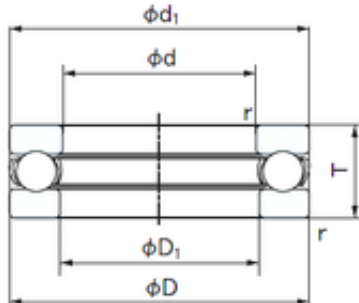

China Lm8uu Bearing Supplier

NSK Koyo NACHI SKF Auto Parts of Thrust Ball Bearing 51152 51205 51218 51156 51206 51220 Thrust Bearings Size Chart

Bearing No. 51152

Size	260x320x45 mm
Bore Diameter	260 mm
Outer Diameter	320 mm
Width	45 mm
d	260 mm
D	320 mm
T	45 mm
d1	317 mm
r min.	1.5 mm
D1	263 mm
Weight	7.94 Kg
Basic dynamic load rating (C)	232 kN
Basic static load rating (C0)	990 kN
(Grease) Lubrication Speed	800 r/min

51152 Bearing 2D drawings and 3D CAD models